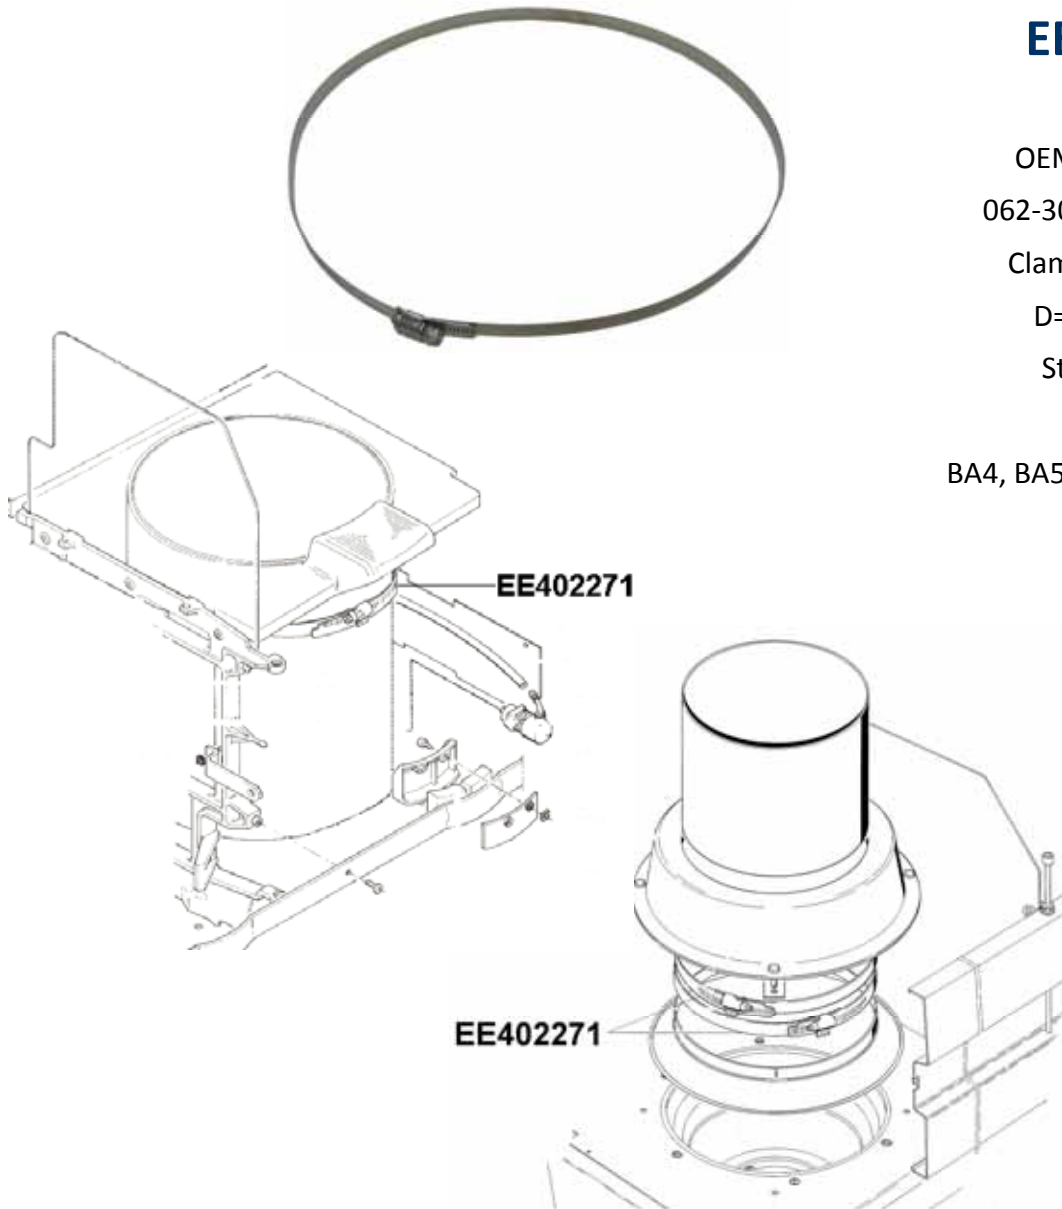

CLAMP, SCREW TYPE FOR VOLKMANN 05/05C BA4, BA5.01, BA5.02, BA5.03

EE402271

OEM REF: 267385

062-30, 064-05, 554-34

Clamp, Screw Type,

D=330-350mm,

Stainless Steel

05/05C,

BA4, BA5.01, BA5.02, BA5.03